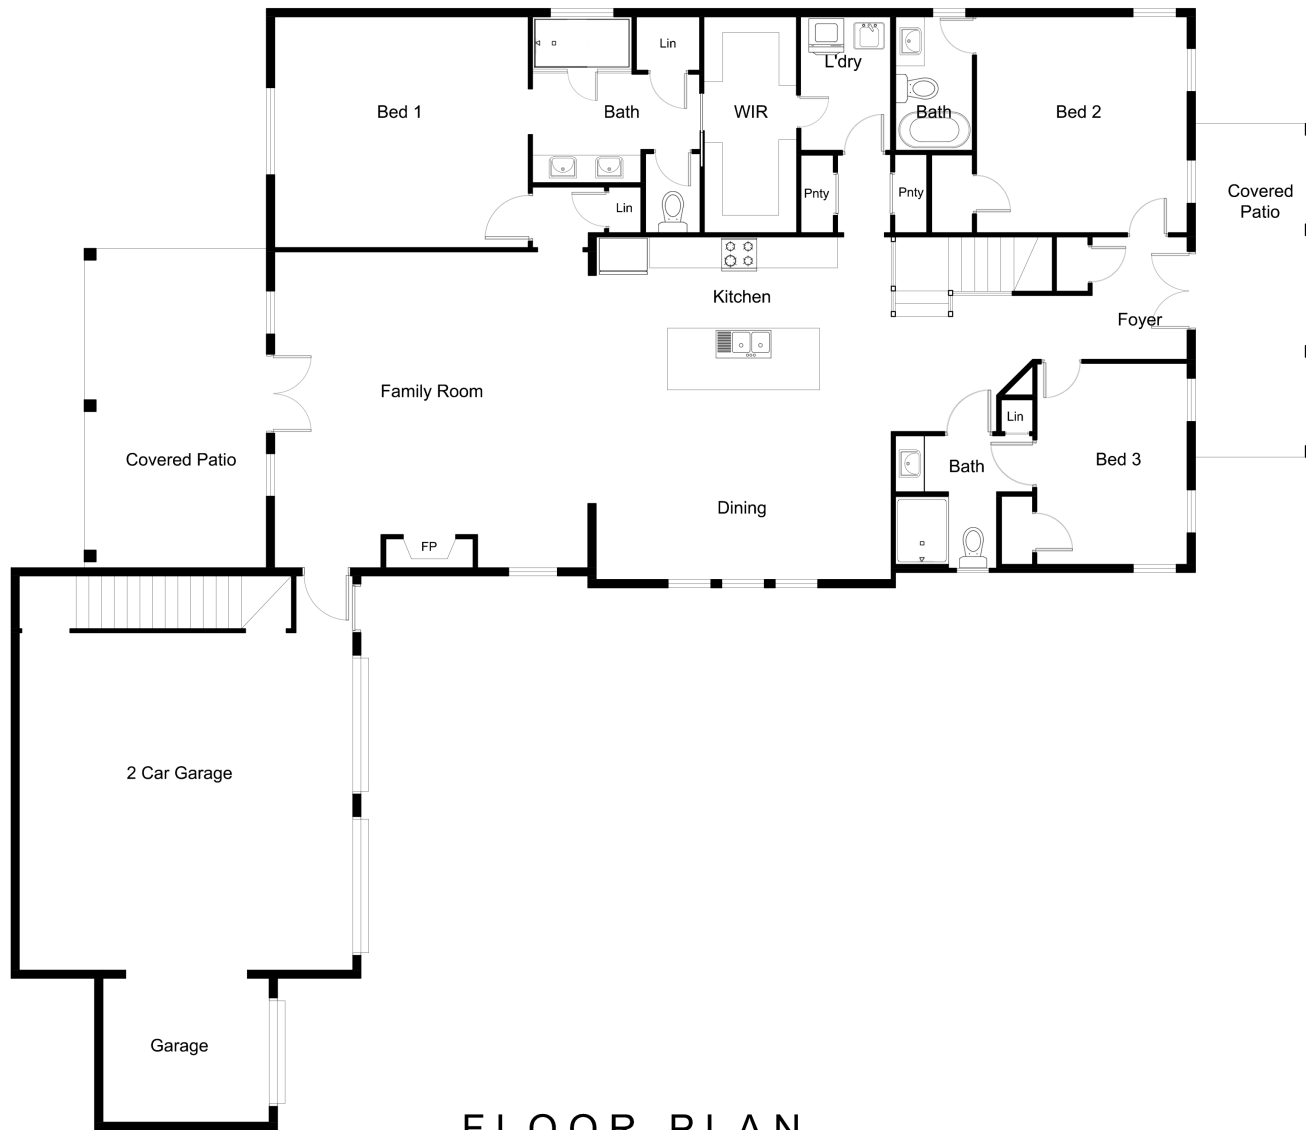

## FIRST FLOOR PLAN

This floor plan including furniture, fixture measurements and dimensions are approximate and for illustrative purposes only.  
Boxbrownie.com gives no guarantee, warranty or representation as to the accuracy and layout.  
All enquiries must be directed to the agent, vendor or party representing this floor plan.

Chestatee - Lot 61

## FLOOR PLAN

This floor plan including furniture, fixture measurements and dimensions are approximate and for illustrative purposes only. Boxbrownie.com gives no guarantee, warranty or representation as to the accuracy and layout. All enquiries must be directed to the agent, vendor or party representing this floor plan.